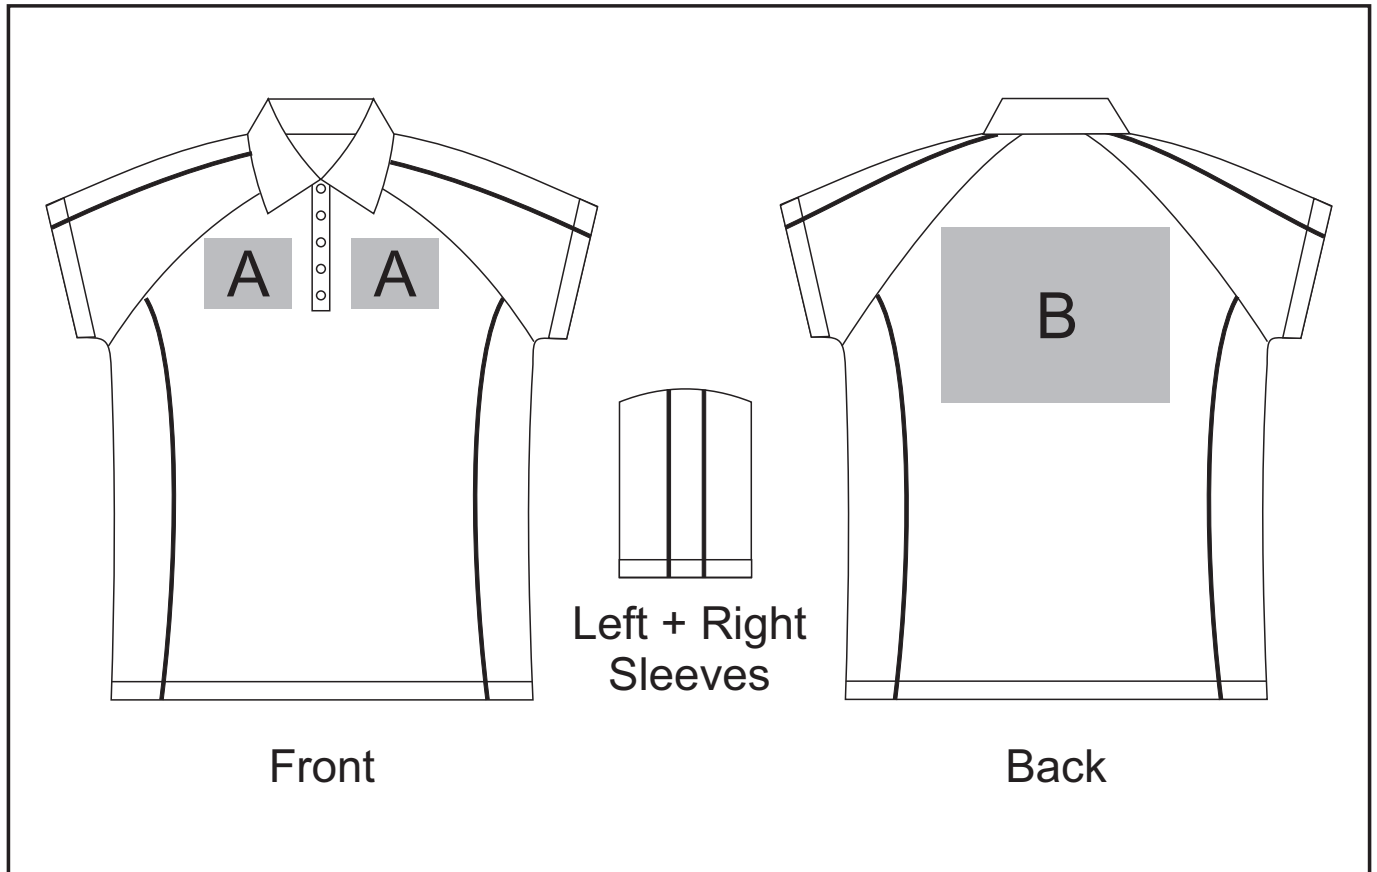

BAS-3427

Pontiac Golf Shirt - Ladies

Need to know:

- Includes 1-Position Embroidery **OR** 1-Position Digital Transfer (setup fee applies)
- **EMB/DTC inclusive parameters: Left/Right Chest or Back = 100mm x 100mm**
- **NO branding on the sleeves**

Branding Options:

Position A

1. Embroidery (EMB) - 9 colours
Size: 100mm diameter
2. Screen Print (SA) - 6 colours
Size: 100mm wide x 80mm high
3. Digital Transfer Clothing (DTC) - Full colour
Size: 100mm wide x 100mm high

Position B

1. Embroidery (EMB) - 9 colours
Size: 200mm wide x 200mm high
2. Screen Print (SA) - 6 colours
Size: 260mm wide x 200mm high
3. Digital Transfer Clothing (DTC) - Full colour
Size: 210mm wide x 148mm high